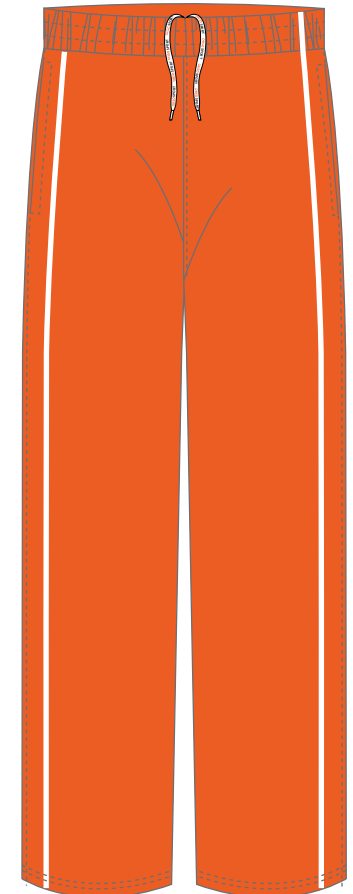

BLOUSE

SHIRT

Style : Girls blouse / Boys shirt rolled up sleeve.
Colour : White
Fabric : White textured.
Inside collar : Navy.
Buttons : Navy.
Grade : Pre-School to Grade 7.

PANTONE
16-4529
TCX

PANTONE
16-1363
TCX

GIRLS SKORT
Pre school to KG

GIRLS CULLOTE
Grade 1 to Grade 7

BOYS BERMUDA
Pre school to Grade 7

Style : NAVY BOTTOMS
Colour : Navy
Fabric : NAVY HAIRLINE

BOYS TROUSER
Pre School to Grade 7

GIRLS TROUSER
Pre School to Grade 7

Style : PE V-Neck T-shirt with raglan sleeve.
Colour : White
Fabric : Quick dry mesh.
Piping : Orange colour.
Collar / Cuff rib : white.
Pre School to KG.

Style : PE Shorts / Track pants with piping.
Colour : Orange
Fabric : Quick dry mesh.
Piping : White.
Pre School to KG.

PANTONE 16-4529 TCX	PANTONE 16-1363 TCX	PANTONE 14-0446 TCX
----------------------------------	----------------------------------	----------------------------------

Style : PE V-Neck T-shirt with raglan sleeve.
Colour : White
Fabric : Quick dry mesh.
Piping : Teal colour.
Collar / Cuff rib : Teal and orange tipping.
Grade 1 to Grade 7