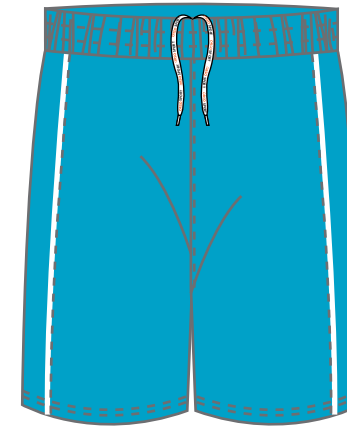

BLOUSE

SHIRT

Style : Girls blouse / Boys shirt rolled up sleeve.
Colour : White
Fabric : White textured.
Inside collar : Navy.
Buttons : Navy.
Grade : Pre-School to Grade 7.

PANTONE
16-4529
TCX

PANTONE
16-1363
TCX

GIRLS SKORT
Pre school to KG

GIRLS CULLOTE
Grade 1 to Grade 7

BOYS BERMUDA
Pre school to Grade 7

Style : NAVY BOTTOMS
Colour : Navy
Fabric : NAVY HAIRLINE

BOYS TROUSER
Pre School to Grade 7

GIRLS TROUSER
Pre School to Grade 7

Style : PE V-Neck T-shirt with raglan sleeve.
Colour : White
Fabric : Quick dry mesh.
Piping : Orange colour.
Collar / Cuff rib : white.
Pre School to KG.

Style : PE Shorts / Track pants with piping.
Colour : Orange
Fabric : Quick dry mesh.
Piping : White.
Pre School to KG.

PANTONE 16-4529 TCX	PANTONE 16-1363 TCX	PANTONE 14-0446 TCX
----------------------------------	----------------------------------	----------------------------------

Style : PE V-Neck T-shirt with raglan sleeve.
Colour : White
Fabric : Quick dry mesh.
Piping : Teal colour.
Collar / Cuff rib : Teal and orange tipping.
Grade 1 to Grade 7