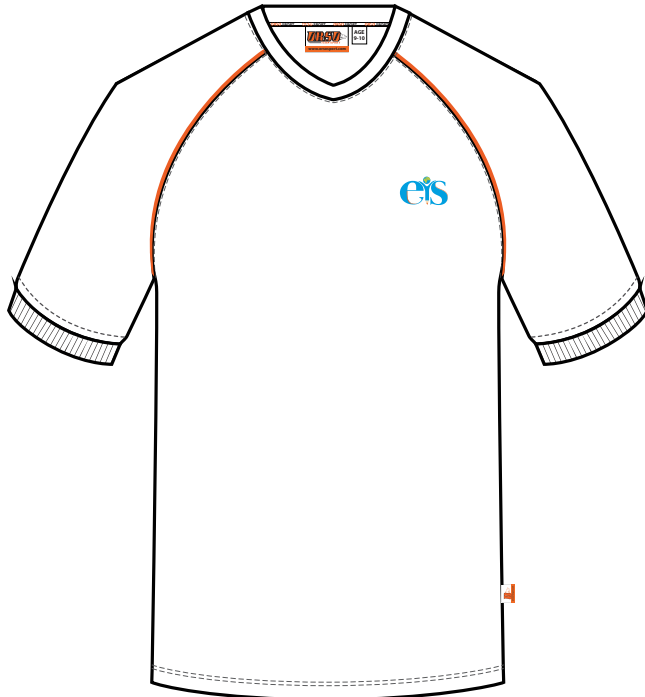

BLOUSE

SHIRT

Style : Girls blouse / Boys shirt rolled up sleeve.
Colour : White
Fabric : White textured.
Inside collar : Navy.
Buttons : Navy.
Grade : Pre-School to Grade 7.

PANTONE
16-4529
TCX

PANTONE
16-1363
TCX

GIRLS SKORT
Pre school to KG

GIRLS CULLOTE
Grade 1 to Grade 7

BOYS BERMUDA
Pre school to Grade 7

Style : NAVY BOTTOMS
Colour : Navy
Fabric : NAVY HAIRLINE

BOYS TROUSER
Pre School to Grade 7

GIRLS TROUSER
Pre School to Grade 7

Style : PE V-Neck T-shirt with raglan sleeve.
Colour : White
Fabric : Quick dry mesh.
Piping : Orange colour.
Collar / Cuff rib : white.
Pre School to KG.

Style : PE Shorts / Track pants with piping.
Colour : Orange
Fabric : Quick dry mesh.
Piping : White.
Pre School to KG.