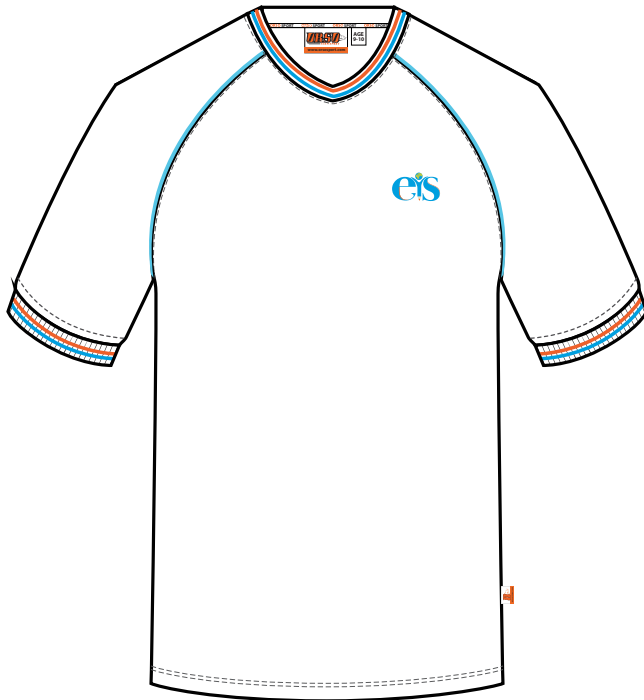

Style : PE V-Neck T-shirt with raglan sleeve.
Colour : White
Fabric : Quick dry mesh.
Piping : Teal colour.
Collar / Cuff rib : Teal and orange tipping.
Grade 1 to Grade 7