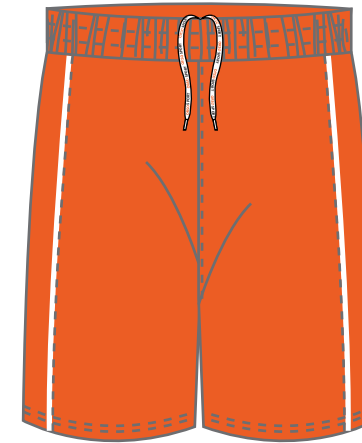

BLOUSE

SHIRT

Style : Girls blouse / Boys shirt rolled up sleeve.
Colour : White
Fabric : White textured.
Inside collar : Navy.
Buttons : Navy.
Grade : Pre-School to Grade 7.

PANTONE
16-4529
TCX

PANTONE
16-1363
TCX

GIRLS SKORT
Pre school to KG

GIRLS CULLOTE
Grade 1 to Grade 7

BOYS BERMUDA
Pre school to Grade 7

Style : NAVY BOTTOMS
Colour : Navy
Fabric : NAVY HAIRLINE

BOYS TROUSER
Pre School to Grade 7

GIRLS TROUSER
Pre School to Grade 7

Style : PE V-Neck T-shirt with raglan sleeve.
Colour : White
Fabric : Quick dry mesh.
Piping : Orange colour.
Collar / Cuff rib : white.
Pre School to KG.

Style : PE Shorts / Track pants with piping.
Colour : Orange
Fabric : Quick dry mesh.
Piping : White.
Pre School to KG.

PANTONE 16-4529 TCX	PANTONE 16-1363 TCX	PANTONE 14-0446 TCX
----------------------------------	----------------------------------	----------------------------------

Style : PE V-Neck T-shirt with raglan sleeve.
Colour : White
Fabric : Quick dry mesh.
Piping : Teal colour.
Collar / Cuff rib : Teal and orange tipping.
Grade 1 to Grade 7