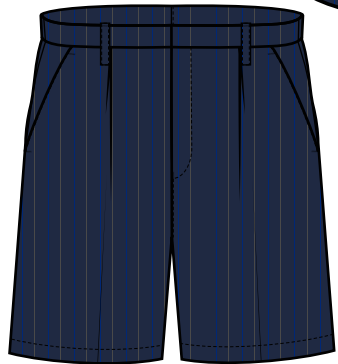

BLOUSE

SHIRT

Style : Girls blouse / Boys shirt rolled up sleeve.
Colour : White
Fabric : White textured.
Inside collar : Navy.
Buttons : Navy.
Grade : Pre-School to Grade 7.

PANTONE
16-4529
TCX

PANTONE
16-1363
TCX

GIRLS SKORT
Pre school to KG

GIRLS CULLOTE
Grade 1 to Grade 7

BOYS BERMUDA
Pre school to Grade 7

Style : NAVY BOTTOMS
Colour : Navy
Fabric : NAVY HAIRLINE

BOYS TROUSER
Pre School to Grade 7

GIRLS TROUSER
Pre School to Grade 7

Style : PE V-Neck T-shirt with raglan sleeve.
Colour : White
Fabric : Quick dry mesh.
Piping : Orange colour.
Collar / Cuff rib : white.
Pre School to KG.

Style : PE Shorts / Track pants with piping.
Colour : Orange
Fabric : Quick dry mesh.
Piping : White.
Pre School to KG.

PANTONE 16-4529 TCX	PANTONE 16-1363 TCX	PANTONE 14-0446 TCX
----------------------------------	----------------------------------	----------------------------------

Style : PE V-Neck T-shirt with raglan sleeve.
Colour : White
Fabric : Quick dry mesh.
Piping : Teal colour.
Collar / Cuff rib : Teal and orange tipping.
Grade 1 to Grade 7